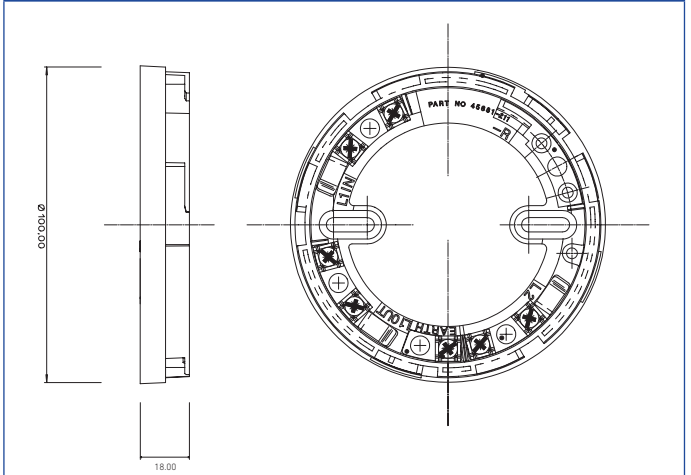

Discovery Marine Isolator Base

Discovery Marine Isolator Base dimensional drawing

Product Overview

Product	Marine Isolator Base
Part No.	45681-211MAR

Approvals

Product Information

The Discovery Marine Isolator Base is unique and can only be used for the Discovery Marine Isolator.