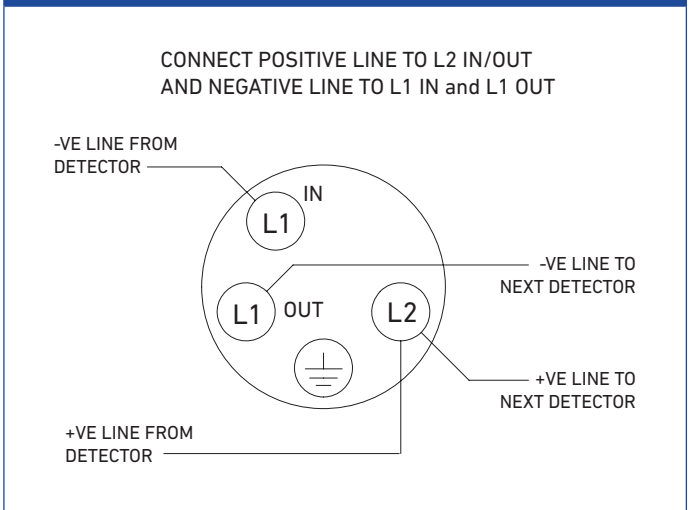

Negative Isolator schematic wiring diagram

Marine Equipment Directive 2014/90/EU

The Discovery Marine Isolator Base complies with the essential requirements of the Marine Equipment Directive 2014/90/EU.