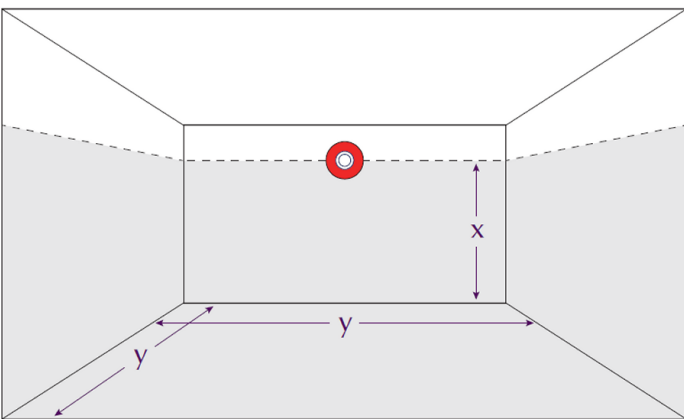

Fire detection and evacuation solutions that save lives.

VXB-VW Wall VAD Beacon

Features

- 1 Hz Flash rate
- White flash W-2.4-8, Red flash W-2.4-7 coverage
- Shallow body IP21C and deep body IP65C
- Unique twist & lock bayonet mounting
- Body colour options - Red and White
- Removal cover on deep base for surface wiring
- Designed to work with conventional alarm circuits
- Base locking mechanism
- Synchronisation between devices

Description

The VXB-VW wall mount Visual Alarm Device (VAD) beacon is part of the Vantage family of products and has been designed for fire alarm system applications.

The Visual Alarm Device (VAD) are available in white or red flash and have been approved at 1 Hz flash rate at W-2.4-8 (white flash) and W-2.4-7 (red flash) coverage range. A switch selectable 0.5Hz flash rate with W-2.4-4 coverage is also available.

The VXB-VW is available with red or white body incorporating a shallow or deep mounting base.

Coverage Volume

X – The maximum height of the device on the wall in metres with a maximum value of 2.4m.

Y – The width in metres of the square volume when the device is mounted to the wall as required height.

VTB-VW white flash
coverage cuboid volume of 2.4m x 8m x 8m = 154m³

VTB-VW Red flash
coverage cuboid volume of 2.4m x 7m x 7m = 118m³

Specifications

Voltage	18 to 30Vdc
Current consumption (24 Vdc)	25mA (7m & 8m flash rate) 15mA (4m flash rate)*
Flash rate	c.1 Hz 0.5Hz*
Beacon coverage	W-2.4-8 white flash W-2.4-7 red flash W-2.4-4 white & red flash*
Temperature range (°C)	-20°C to + 70°C
Monitoring	Reverse polarity
Protection rating (AS7240-3) (BS EN60629)	IP21C (shallow) IP33C (deep) IP65C (deep body)
Dimensions	Ø 94mm x 78.5mm D (shallow) Ø 94mm x 96mm D (deep)
Boxed weight (kg)	0.22 (shallow) 0.25 (deep)
Body colour	Red or White
Flash colour	Red or White
Sounder type	Type A
Approval	AS7240-23:2014