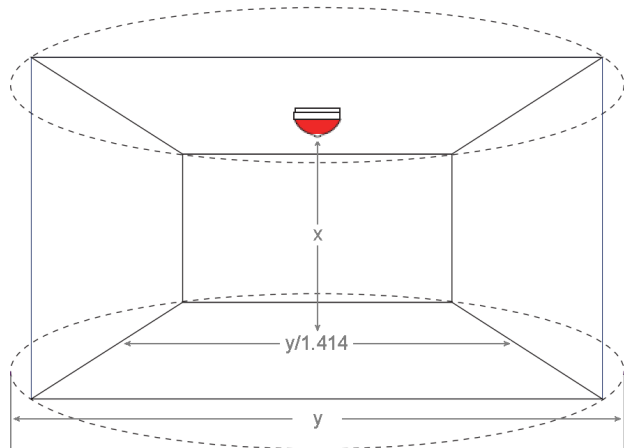

When fitted to an Integrated Base Sounder the devices can be controlled separately via their individual address.

Category C VAD coverage area

X = The maximum height in metres at which the VAD may be mounted.

Y = The diameter in metres of the cylindrical volume covered when the device is mounted to the ceiling at a height of 3m.

White Body VAD

Specifications

Coverage Class	C-3-8 and C-3-15
Flash Colour	White
Frequency Flash Rate	0.5Hz
Supply Voltage	17-28 Vdc
Quiescent Current	280µA
Power-up Surge Current	1.5mA
Alarm Current (LED on)	12mA (C-3-8 Coverage Class) 29.9mA (C-3-15 Coverage Class)
Operating temperature	-10° to +55°C
Humidity	0% to 95% RH (no condensation or icing)
IP Rating	IP54 using standard base 201-0004
Standards & Approvals	EN54-23, CPR, LPCB and AS7240-23
Dimensions inc base	100 Ø x 58mm height (C-3-8) 100 Ø x 56mm height (C-3-15)
Weight	105g
Material	White and Red fire retardant polycarbonate